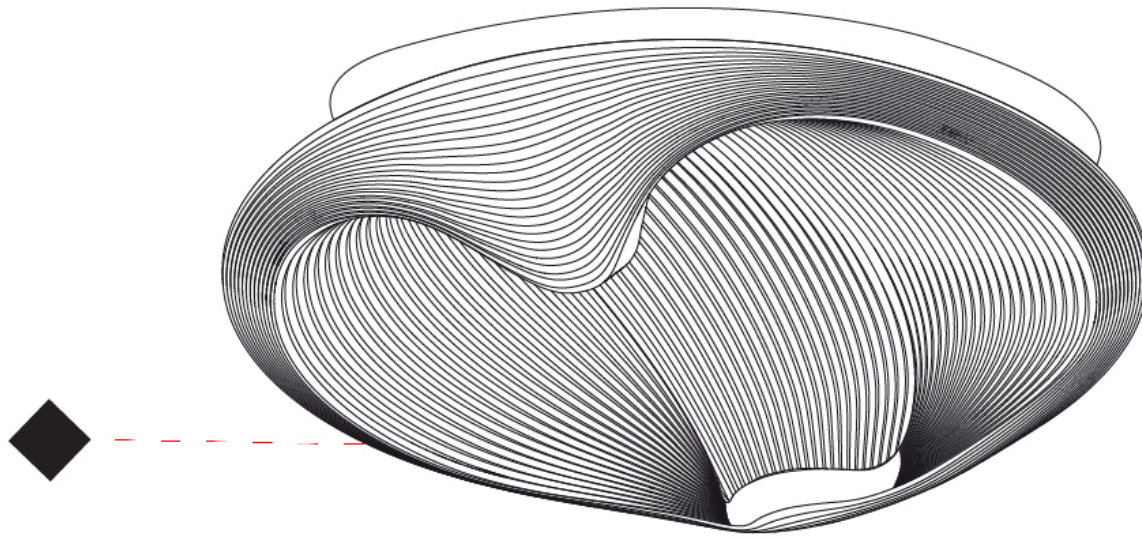

D32007

PROJECT _____

TYPE _____

SPECIFIER _____

QUANTITY _____

DATE _____

D